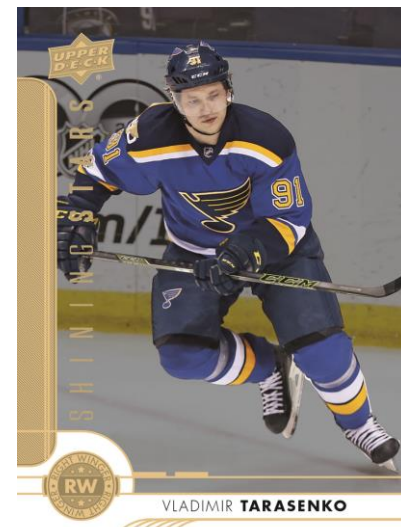

32 Cards Per Pack
18 Packs Per Box

Regular Card

UD Portrait

Shining Stars

All Content is subject to change. Card images are solely for the purpose of design display.

2017-18 UD Series 1 Hockey

Collect The Highly Sought After Young Guns Rookie Cards, Inserted 1 in Every 4 packs.