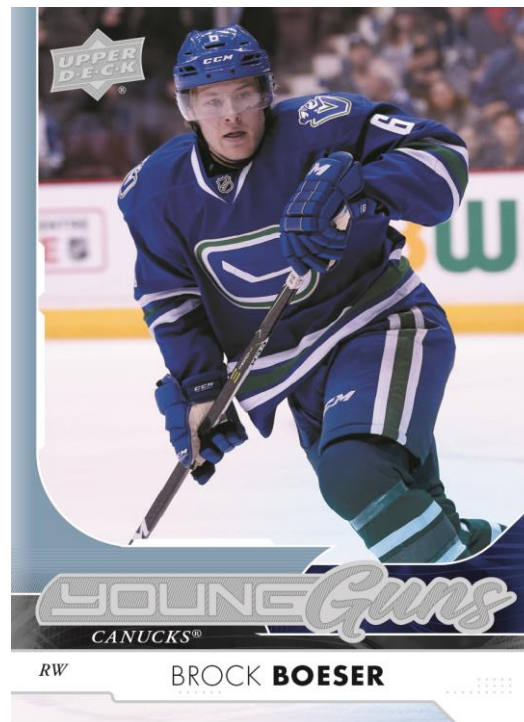

All Content is subject to change. Card images are solely for the purpose of design display.