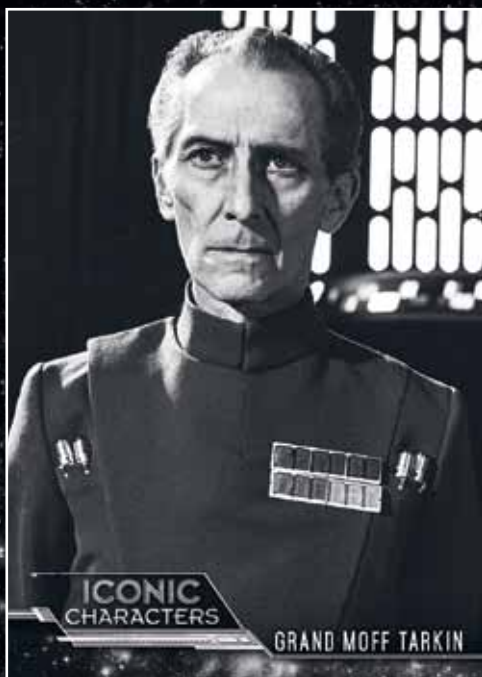

Base Card - Sepia Parallel

Base Card - Green Parallel

STAR WARS™

STAR WARS: A NEW HOPE™
BLACK & WHITE

INSERT CARDS

LOOK FOR 4 INSERT SETS TO COLLECT!

- **BEHIND THE SCENES** – a look at the happenings on the set of *Star Wars: A New Hope*.
- **CONCEPT ART** – black & white concept artwork from *Star Wars: A New Hope*.
- **ICONIC CHARACTERS** – the most important characters in the galaxy far, far away.
- **POSTERS** – various versions of the movie posters for *Star Wars: A New Hope*.