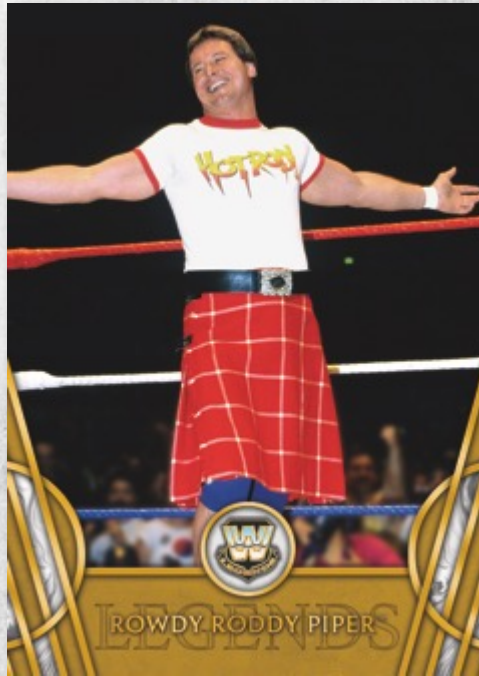

Parallels Include:

- Bronze: 1 per pack
- Silver: #d to 50
- Blue: #d to 25
- Gold: #d to 10
- Black: #d to 5
- Red: #d 1 of 1
- Printing Plates

2018 Topps WWE Legends Trading Cards

Topps

**BASE CARDS
CONTINUED...**