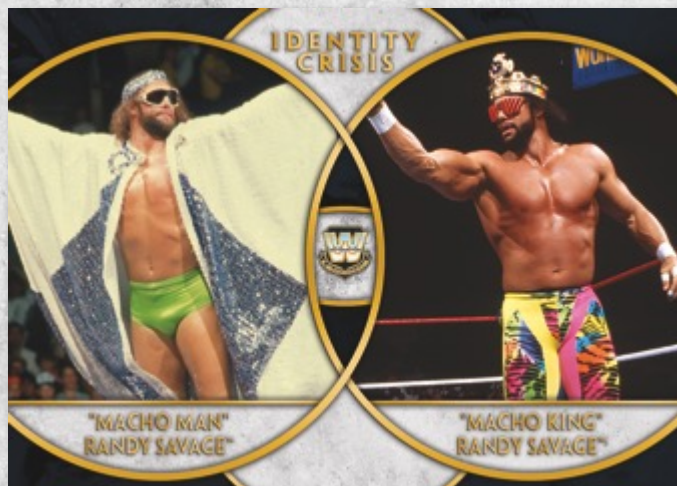

Parallels Include:

- Bronze: #d to 99
- Silver: #d to 50
- Blue: #d to 25
- Gold: #d to 10
- Black: #d to 5
- Red: #d 1 of 1
- Printing Plates

Dual Autograph Cards

Autographs of two WWE Legends on one card! #d to 10

Parallels Include:

- Black: #d to 5
- Red: #d 1 of 1

Triple Autograph Cards

Autographs of three WWE Legends on one card! #d to 10

Parallels Include:

- Black: #d to 5
- Red: #d 1 of 1

Tribute Cut Signatures: Cut signatures of classic WWE Legends and Hall of Famers. Numbered 1 of 1

Parallels Include:

- Silver: #d to 50
- Blue: #d to 25
- Gold: #d to 10
- Black: #d to 5
- Red: #d 1 of 1

Autograph Dual Relic Cards

Featuring a WWE Superstar autograph, shirt and mat relics! #d to 25 !

Autograph Parallels Include:

- Gold: #d to 10
- Black: #d to 5
- Red: #d 1 of 1

2018 Topps WWE Legends Trading Cards

Topps

**BASE
CARDS**

Identity Crisis Card

Identity Crisis Card – Black Parallel

20 Identity Crisis subset cards feature WWE Legends who have reinvented themselves over the years!