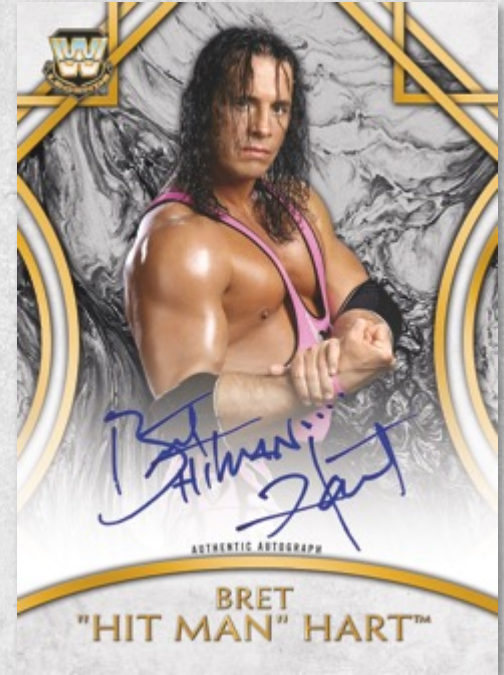

2018 Topps WWE Legends Trading Cards

TOPPS

WWE Legends Base Card

Autograph Card

**Featuring your favorite Men's and Women's Division
WWE Legends and Hall of Famers!**

- 5 Cards Per Pack!
- 6 Packs Per Mini-Box!
- 2 Mini-Boxes Per Master Box!
- 2 Hits Per Mini Box – 1 Autograph Guaranteed!
- 4 Total Hits Per Master Box – 3 Autographs Guaranteed!

**HOBBY
EXCLUSIVE**

ON SALE SEPTEMBER 2018

2018 Topps WWE Legends Trading Cards

Topps

AUTOGRAPH CARDS

Autograph Card – Red Parallel

Autograph Cards

Autographs from Men's and Women's Division WWE Veterans, Legends and Hall of Famers!

Parallels Include:

- Bronze: #d to 99
- Silver: #d to 50
- Blue: #d to 25
- Gold: #d to 10
- Black: #d to 5
- Red: #d 1 of 1
- Printing Plates

Dual Autograph Cards

Autographs of two WWE Legends on one card! #d to 10

Parallels Include:

- Black: #d to 5
- Red: #d 1 of 1

Triple Autograph Cards

Autographs of three WWE Legends on one card! #d to 10

Parallels Include:

- Black: #d to 5
- Red: #d 1 of 1

Tribute Cut Signatures: Cut signatures of classic WWE Legends and Hall of Famers. Numbered 1 of 1