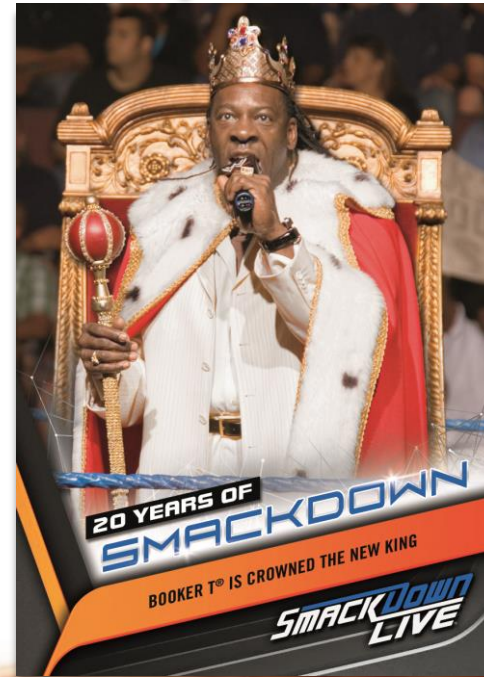

20 Years of SmackDown Insert Card

1 RELIC CARD PER VALUE BOX!

On Sale October 2019