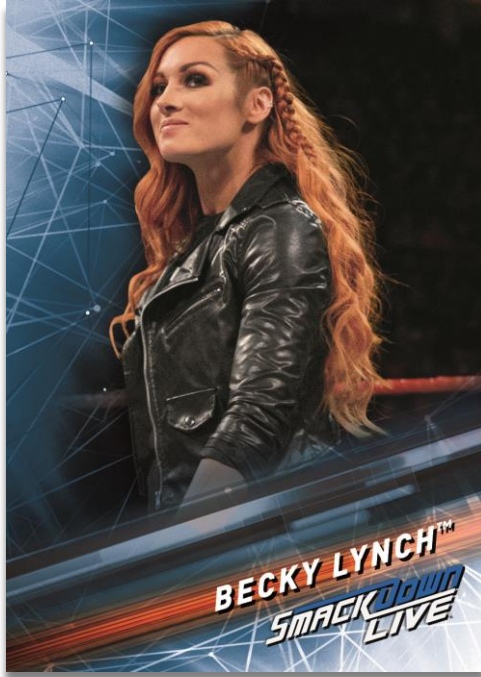

BASE CARDS

SMACKDOWN LIVE

Base Card

90 new Base Cards featuring the entire Men's and Women's rosters from *SmackDown Live!*®.

Parallels Include:

- **Green** - 1:2 packs; 1 per fat pack
- **20th Anniversary Smackdown stamp** - numbered to 20
- **Gold** - numbered to 10
- **Red** - numbered 1-of-1
- **Printing Plates** - numbered 1-of-1