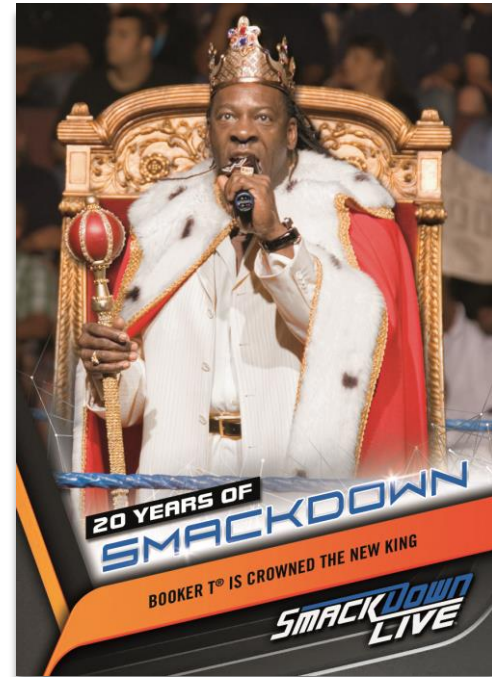

# SMACKDOWN LIVE

Base Card

90 new Base Cards featuring the entire Men's and Women's rosters from *SmackDown Live!*®.

Parallels Include:

- **Green** - 1:2 packs; 1 per fat pack
- **20<sup>th</sup> Anniversary Smackdown stamp** - numbered to 20
- **Gold** - numbered to 10
- **Red** - numbered 1-of-1
- **Printing Plates** - numbered 1-of-1

# SMACKDOWN LIVE

Corey Says Insert Card

20 Years of SmackDown Insert Card

- **NEW! 20 Years of SmackDown**– Celebrating the greatest matches and moments in SmackDown's 20 year history.
- **NEW! Corey Says**– Featuring SmackDown's head commentator, Corey Graves, and his expert analysis of WWE Superstars finishing moves.
- **Ronda Rousey Spotlight** – Final part of a 4-part series chronicling the WWE career of MMA Legend Ronda Rousey.