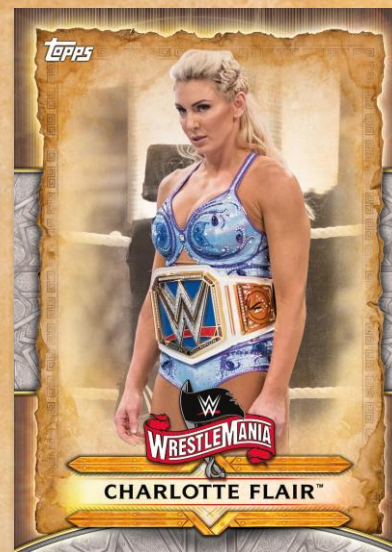

20 WRESTLEMANIA 20

Base Cards

100 base cards featuring the greatest Men's Division matches and moments from the lead up to *WrestleMania*® 35!

Parallels include:

Foilboard – 1 per pack

Blue – numbered to 99

Silver – numbered to 25

Gold – numbered to 10

Red – numbered 1-of-1

Printing Plates – numbered 1-of-1

Insert Cards

WrestleMania® Roster

Highlighting 60 WWE® Superstars and Legends that appeared at past *WrestleMania*® events and/or are looking towards their appearance at *WrestleMania*® 36.

Winningest Superstars in *WrestleMania*® History **NEW!**

Spotlighting the 10 WWE® Superstars with the most wins in *WrestleMania*® history

Yearly Records EA ONLY **NEW!**

WWE® saw its fair share of new records being set in 2018. This insert takes a special look at all the new accomplishments that were achieved in 2018, by various Superstars.

Parallels include:

Autograph – numbered to 10

Red Autograph – numbered 1-of-1

Roster Insert Card