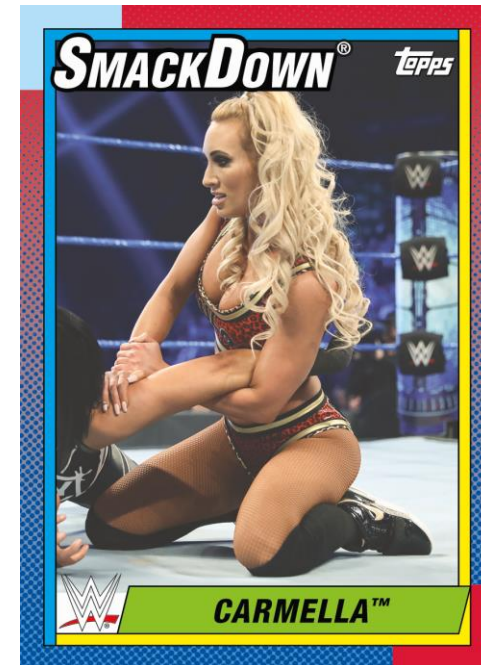

Roster Base Card