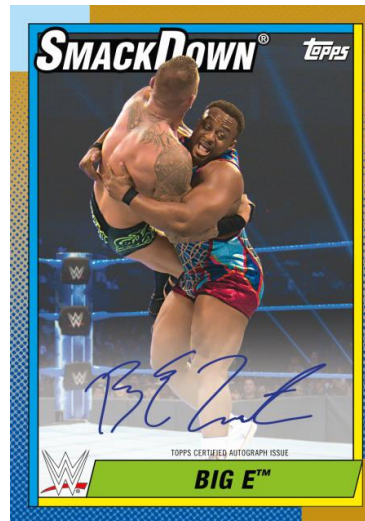

Roster Autograph Variation