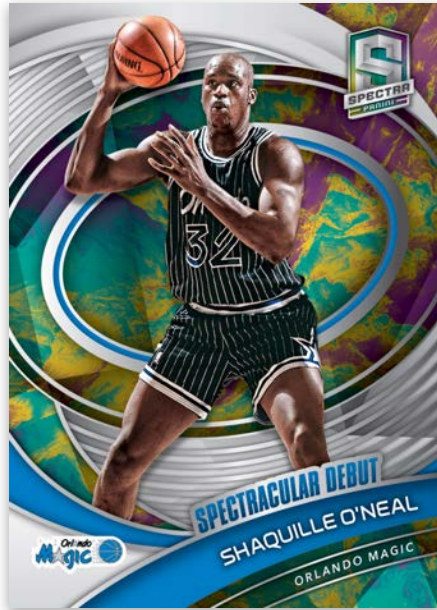

Card images are solely for the purpose of design display.

BASE SPECTRACULAR DEBUT CELESTIAL